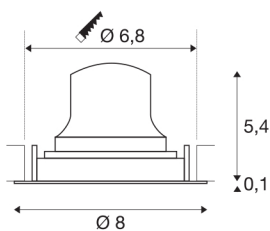

## TECHNICAL DATA

Item no.:	1005598
Secondary power / secondary voltage	200mA
Height	5.5 cm
Diameter	8 cm
Installation diameter	6.8 cm
Installation depth	11 cm
Net weight	0.11 kg
Gross weight	0.118 kg
IP Code	IP 20
Safety class	III
Impact resistance class	IK02
Impact resistance	0,2 Joule
Assembly	Recessed
Assembly details	Ceiling
Wattage	7 W
Lumen	720 lm
Colour temperature	4000 Kelvin
Beam angle	20 °
Color	white
CRI	90
UGR ≤	16
LXXBXX data	L80B50