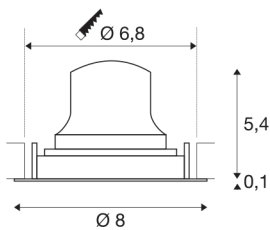

## TECHNICAL DATA

Item no.:	1005599
Secondary power / secondary voltage	200mA
Height	5.5 cm
Diameter	8 cm
Installation diameter	6.8 cm
Installation depth	11 cm
Net weight	0.11 kg
Gross weight	0.118 kg
IP Code	IP 20
Safety class	III
Impact resistance class	IK02
Impact resistance	0,2 Joule
Assembly	Recessed
Assembly details	Ceiling
Wattage	7 W
Lumen	750 lm
Colour temperature	4000 Kelvin
Beam angle	20 °
Color	white
CRI	90
UGR ≤	16
LXXBXX data	L80B50