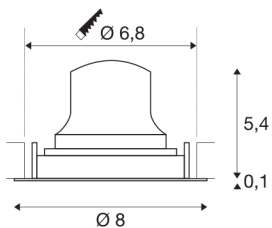

NUMINOS® MOVE XS

white / chrome recessed ceiling light, 4000K 20°

The NUMINOS light system from SLV perfectly combines function, design and technology. With various downlights and spotlights, you can experience a thousand lighting design possibilities. This also includes NUMINOS® MOVE XS, which impresses as a recessed ceiling light with the best workmanship and lighting quality. Ideal for harmonious, modern and space-saving lighting that directs the accent to objects or the room. This means that simple installation is a mere formality. When do you choose NUMINOS® from SLV?

TECHNICAL DATA

Item no.:	1005600
Secondary power / secondary voltage	200mA
Height	5.5 cm
Diameter	8 cm
Installation diameter	6.8 cm
Installation depth	11 cm
Net weight	0.11 kg
Gross weight	0.118 kg
IP Code	IP 20
Safety class	III
Impact resistance class	IK02
Impact resistance	0,2 Joule
Assembly	Recessed
Assembly details	Ceiling
Wattage	7 W
Lumen	750 lm
Colour temperature	4000 Kelvin
Beam angle	20 °
Color	white
CRI	90
UGR ≤	16
LXXBXX data	L80B50