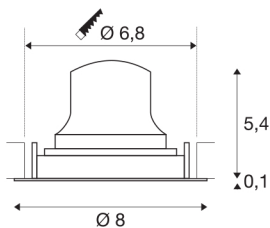

## TECHNICAL DATA

Item no.:	1005603
Secondary power / secondary voltage	200mA
Height	5.5 cm
Diameter	8 cm
Installation diameter	6.8 cm
Installation depth	11 cm
Net weight	0.11 kg
Gross weight	0.118 kg
IP Code	IP 20
Safety class	III
Impact resistance class	IK02
Impact resistance	0,2 Joule
Assembly	Recessed
Assembly details	Ceiling
Wattage	7 W
Lumen	700 lm
Colour temperature	4000 Kelvin
Beam angle	40 °
Color	white
CRI	90
UGR ≤	22
LXXBXX data	L80B50