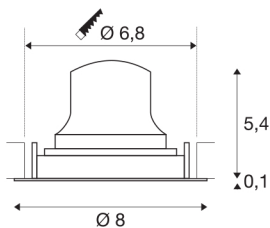

TECHNICAL DATA

Item no.:	1005604
Secondary power / secondary voltage	200mA
Height	5.5 cm
Diameter	8 cm
Installation diameter	6.8 cm
Installation depth	11 cm
Net weight	0.11 kg
Gross weight	0.118 kg
IP Code	IP 20
Safety class	III
Impact resistance class	IK02
Impact resistance	0,2 Joule
Assembly	Recessed
Assembly details	Ceiling
Wattage	7 W
Lumen	730 lm
Colour temperature	4000 Kelvin
Beam angle	40 °
Color	white
CRI	90
UGR ≤	22
LXXBXX data	L80B50