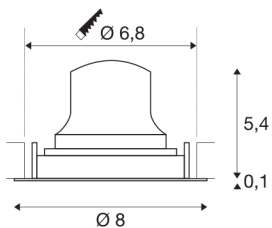

NUMINOS® MOVE XS

white / chrome recessed ceiling light, 4000K 40°

The NUMINOS light system from SLV combines technology, design and functionality like no other. This way, you can experience a thousand lighting design possibilities with a variety of downlights and spotlights. This also includes NUMINOS® MOVE XS, which impresses as a recessed ceiling light with the best workmanship and lighting quality. Ideal for discreet, modern and space-saving lighting that draws the focus to objects or the room. This means that easy installation is a mere formality. When to choose NUMINOS from SLV – modular diversity awaits you.

TECHNICAL DATA

Item no.:	1005605
Secondary power / secondary voltage	200mA
Height	5.5 cm
Diameter	8 cm
Installation diameter	6.8 cm
Installation depth	11 cm
Net weight	0.11 kg
Gross weight	0.118 kg
IP Code	IP 20
Safety class	III
Impact resistance class	IK02
Impact resistance	0,2 Joule
Assembly	Recessed
Assembly details	Ceiling
Wattage	7 W
Lumen	730 lm
Colour temperature	4000 Kelvin
Beam angle	40 °
Color	white
CRI	90
UGR ≤	22
LXXBXX data	L80B50