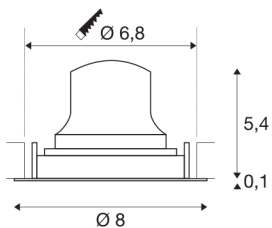

NUMINOS® MOVE XS

white recessed ceiling light, 4000K 55°

The NUMINOS light system from SLV perfectly combines function, design and technology. This way, you can experience a thousand lighting design possibilities with different downlights and spotlights. This also includes NUMINOS® MOVE XS, which impresses as a recessed ceiling light with the best workmanship and lighting quality. Ideal for discreet, modern and space-saving lighting that draws the focus to objects or the room. This means that easy installation is a mere formality. When will you choose SLV's modular variety?

TECHNICAL DATA

Item no.:	1005607
Secondary power / secondary voltage	200mA
Height	5.5 cm
Diameter	8 cm
Installation diameter	6.8 cm
Installation depth	11 cm
Net weight	0.11 kg
Gross weight	0.118 kg
IP Code	IP 20
Safety class	III
Impact resistance class	IK02
Impact resistance	0,2 Joule
Assembly	Recessed
Assembly details	Ceiling
Wattage	7 W
Lumen	740 lm
Colour temperature	4000 Kelvin
Beam angle	55 °
Color	white
CRI	90
UGR ≤	25
LXXBXX data	L80B50