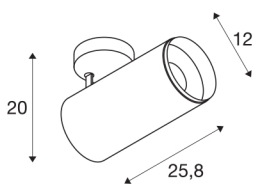

NUMINOS® SPOT DALI XL

black ceiling mounted light, 36W 2700K 24°

The NUMINOS light system from SLV combines technology, design and functionality like no other. With a variety of downlights and spotlights, you can experience a thousand lighting design possibilities. Also with the NUMINOS® SPOT DALI XL indoor ceiling-mounted light LED, which convinces with the best workmanship and lighting quality. The spotlight is ideal for targeted accent lighting or for illuminating larger areas. The recessed ceiling light convinces with a power consumption of 36 watts, luminous flux of 3290 lumens, colour temperature of 2700 Kelvin and a colour reproduction index of 90. This means that easy installation is a mere formality. When to choose NUMINOS from SLV – modular diversity awaits you.

TECHNICAL DATA

Item no.:	1005741
Number of different light outlets	1
Primary nominal voltage	220-240V ~50/60Hz mA/V
Secondary power / secondary voltage	900mA
Length	25.8 cm
Height	20 cm
Diameter	12 cm
Net weight	1.6 kg
Gross weight	1.712 kg
Safety class	I
Assembly	Surface
Assembly details	Ceiling
Dimmable	Yes
Dimming technology	DALI
Wattage	36 W
Lumen	3290 lm
Colour temperature	2700 Kelvin
Beam angle	24 °
Color	black
CRI	90
UGR ≤	19
BIG WHITE Page	79