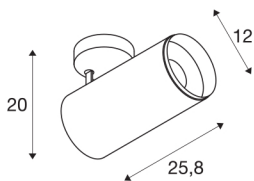

## NUMINOS® SPOT DALI XL

black ceiling mounted light, 36W 2700K 36°

The NUMINOS light system from SLV combines technology, design and functionality like no other. With various downlights and spotlights, you can experience a thousand lighting design possibilities. Also with the NUMINOS® SPOT DALI XL indoor ceiling-mounted light LED, which convinces with the best workmanship and lighting quality. In this way, you can create high-quality illumination of larger areas or use the spotlight for selective lighting. The recessed ceiling light convinces with a power consumption of 36 watts, luminous flux of 3250 lumens, colour temperature of 2700 Kelvin and a colour reproduction index of 90. Installation is then done in no time at all. When do you choose NUMINOS ® from SLV?

## TECHNICAL DATA

Item no.:	1005742
Number of different light outlets	1
Primary nominal voltage	220-240V ~50/60Hz mA/V
Secondary power / secondary voltage	900mA
Length	25.8 cm
Height	20 cm
Diameter	12 cm
Net weight	1.6 kg
Gross weight	1.712 kg
Safety class	I
Assembly	Surface
Assembly details	Ceiling
Dimmable	Yes
Dimming technology	DALI
Wattage	36 W
Lumen	3250 lm
Colour temperature	2700 Kelvin
Beam angle	36 °
Color	black
CRI	90
UGR ≤	19
BIG WHITE Page	79