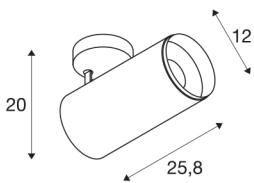

## NUMINOS® SPOT DALI XL

black ceiling mounted light, 36W 2700K 60°

Design, technology and function in perfection: NUMINOS is the light system from SLV that combines everything. With various downlights and spotlights, you can experience a thousand lighting design possibilities. Also with the NUMINOS® SPOT DALI XL indoor ceiling-mounted light LED, which convinces with the best workmanship and lighting quality. In this way, you can create high-quality illumination of larger areas or use the spotlight for selective lighting. The recessed ceiling light convinces with a power consumption of 36 watts, luminous flux of 2980 lumens, colour temperature of 2700 Kelvin and a colour reproduction index of 90. Installation is then done in no time at all. When do you choose NUMINOS ® from SLV?

## TECHNICAL DATA

Item no.:	1005743
Number of different light outlets	1
Primary nominal voltage	220-240V ~50/60Hz mA/V
Secondary power / secondary voltage	900mA
Length	25.8 cm
Height	20 cm
Diameter	12 cm
Net weight	1.6 kg
Gross weight	1.712 kg
Safety class	I
Assembly	Surface
Assembly details	Ceiling
Dimmable	Yes
Dimming technology	DALI
Wattage	36 W
Lumen	2980 lm
Colour temperature	2700 Kelvin
Beam angle	60 °
Color	black
CRI	90
UGR ≤	25
BIG WHITE Page	79