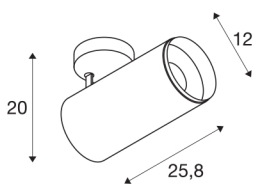

NUMINOS® SPOT DALI XL

white / black ceiling mounted light, 36W 2700K 24°

The NUMINOS light system from SLV skilfully combines function, design and technology. With various downlights and spotlights, you provide a thousand lighting design options. Like with the NUMINOS® SPOT DALI XL indoor ceiling-mounted light LED, which impresses with its high-quality workmanship and light. In this way, you can create high-quality illumination of larger areas or use the spotlight for selective lighting. The recessed ceiling light convinces with a power consumption of 36 watts, luminous flux of 3290 lumens, colour temperature of 2700 Kelvin and a colour reproduction index of 90. This means that easy installation is a mere formality. When will you choose SLV's modular variety?

TECHNICAL DATA

Item no.:	1005744
Number of different light outlets	1
Primary nominal voltage	220-240V ~50/60Hz mA/V
Secondary power / secondary voltage	900mA
Length	25.8 cm
Height	20 cm
Diameter	12 cm
Net weight	1.6 kg
Gross weight	1.712 kg
Safety class	I
Assembly	Surface
Assembly details	Ceiling
Dimmable	Yes
Dimming technology	DALI
Wattage	36 W
Lumen	3290 lm
Colour temperature	2700 Kelvin
Beam angle	24 °
Color	white
CRI	90
UGR ≤	19
BIG WHITE Page	79