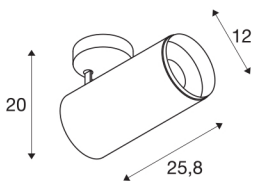

NUMINOS® SPOT DALI XL

white / black ceiling mounted light, 36W 2700K 36°

The NUMINOS light system from SLV combines technology, design and functionality like no other. This way, you can experience a thousand lighting design possibilities with different downlights and spotlights. Also with the NUMINOS® SPOT DALI XL indoor ceiling-mounted light LED, which convinces with the best workmanship and lighting quality. With the spotlight, you can opt for spot lighting or high-quality illumination of larger areas. The recessed ceiling light convinces with a power consumption of 36 watts, luminous flux of 3250 lumens, colour temperature of 2700 Kelvin and a colour reproduction index of 90. This means that easy installation is a mere formality. When will you choose SLV's modular variety?

TECHNICAL DATA

Item no.:	1005745
Number of different light outlets	1
Primary nominal voltage	220-240V ~50/60Hz mA/V
Secondary power / secondary voltage	900mA
Length	25.8 cm
Height	20 cm
Diameter	12 cm
Net weight	1.6 kg
Gross weight	1.712 kg
Safety class	I
Assembly	Surface
Assembly details	Ceiling
Dimmable	Yes
Dimming technology	DALI
Wattage	36 W
Lumen	3250 lm
Colour temperature	2700 Kelvin
Beam angle	36 °
Color	white
CRI	90
UGR ≤	19
BIG WHITE Page	79