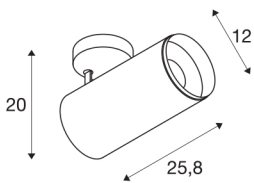

NUMINOS® SPOT DALI XL

white / black ceiling mounted light, 36W 2700K 60°

NUMINOS is the perfectly coordinated light system from SLV that combines function, design and technology. With a variety of downlights and spotlights, you provide a thousand lighting design options. Like with the NUMINOS® SPOT DALI XL indoor ceiling-mounted light LED, which impresses with its high-quality workmanship and light. The spotlight is ideal for targeted accent lighting or for illuminating larger areas. The recessed ceiling light convinces with a power consumption of 36 watts, luminous flux of 2980 lumens, colour temperature of 2700 Kelvin and a colour reproduction index of 90. Installation is then done in no time at all. When to choose NUMINOS from SLV – modular diversity awaits you.

TECHNICAL DATA

Item no.:	1005746
Number of different light outlets	1
Primary nominal voltage	220-240V ~50/60Hz mA/V
Secondary power / secondary voltage	900mA
Length	25.8 cm
Height	20 cm
Diameter	12 cm
Net weight	1.6 kg
Gross weight	1.712 kg
Safety class	I
Assembly	Surface
Assembly details	Ceiling
Dimmable	Yes
Dimming technology	DALI
Wattage	36 W
Lumen	2980 lm
Colour temperature	2700 Kelvin
Beam angle	60 °
Color	white
CRI	90
UGR ≤	25
BIG WHITE Page	79