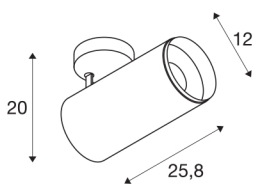

## NUMINOS® SPOT DALI XL

black ceiling mounted light, 36W 3000K 24°

The NUMINOS light system from SLV combines technology, design and functionality like no other. This way, you can experience a thousand lighting design possibilities with different downlights and spotlights. Also with the NUMINOS® SPOT DALI XL indoor ceiling-mounted light LED, which convinces with the best workmanship and lighting quality. With the spotlight, you can opt for spot lighting or high-quality illumination of larger areas. The recessed ceiling light convinces with a power consumption of 36 watts, luminous flux of 3530 lumens, colour temperature of 3000 Kelvin and a colour reproduction index of 90. Installation is then done in no time at all. When will you choose SLV's modular variety?

### TECHNICAL DATA

Item no.:	1005747
Number of different light outlets	1
Primary nominal voltage	220-240V ~50/60Hz mA/V
Secondary power / secondary voltage	900mA
Length	25.8 cm
Height	20 cm
Diameter	12 cm
Net weight	1.6 kg
Gross weight	1.712 kg
Safety class	I
Assembly	Surface
Assembly details	Ceiling
Dimmable	Yes
Dimming technology	DALI
Wattage	36 W
Lumen	3530 lm
Colour temperature	3000 Kelvin
Beam angle	24 °
Color	black
CRI	90
UGR ≤	19
BIG WHITE Page	79