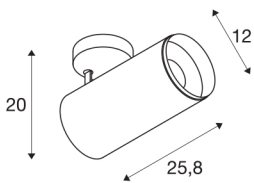

NUMINOS® SPOT DALI XL

black ceiling mounted light, 36W 3000K 36°

The NUMINOS light system from SLV combines technology, design and functionality like no other. With a variety of downlights and spotlights, you provide a thousand lighting design options. Like with the NUMINOS® SPOT DALI XL indoor ceiling-mounted light LED, which impresses with its high-quality workmanship and light. The spotlight is ideal for targeted accent lighting or even illumination of larger areas. The recessed ceiling light convinces with a power consumption of 36 watts, luminous flux of 3490 lumens, colour temperature of 3000 Kelvin and a colour reproduction index of 90. This means that easy installation is a mere formality. When to choose NUMINOS from SLV – modular diversity awaits you.

TECHNICAL DATA

Item no.:	1005748
Number of different light outlets	1
Primary nominal voltage	220-240V ~50/60Hz mA/V
Secondary power / secondary voltage	900mA
Length	25.8 cm
Height	20 cm
Diameter	12 cm
Net weight	1.6 kg
Gross weight	1.712 kg
Safety class	I
Assembly	Surface
Assembly details	Ceiling
Dimmable	Yes
Dimming technology	DALI
Wattage	36 W
Lumen	3490 lm
Colour temperature	3000 Kelvin
Beam angle	36 °
Color	black
CRI	90
UGR ≤	19
BIG WHITE Page	79