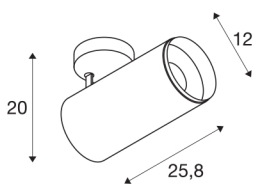

NUMINOS® SPOT DALI XL

black ceiling mounted light, 36W 3000K 60°

Design, technology and function in perfection: NUMINOS is the light system from SLV that combines everything. With different downlights and spotlights, you provide a thousand lighting design possibilities. Also with the NUMINOS® SPOT DALI XL indoor ceiling-mounted light LED, which convinces with the best workmanship and lighting quality. The spotlight is ideal for targeted accent lighting or for illuminating larger areas. The recessed ceiling light convinces with a power consumption of 36 watts, luminous flux of 3210 lumens, colour temperature of 3000 Kelvin and a colour reproduction index of 90. Installation is then done in no time at all. When to choose NUMINOS from SLV – modular diversity awaits you.

TECHNICAL DATA

Item no.:	1005749
Number of different light outlets	1
Primary nominal voltage	220-240V ~50/60Hz mA/V
Secondary power / secondary voltage	900mA
Length	25.8 cm
Height	20 cm
Diameter	12 cm
Net weight	1.6 kg
Gross weight	1.712 kg
Safety class	I
Assembly	Surface
Assembly details	Ceiling
Dimmable	Yes
Dimming technology	DALI
Wattage	36 W
Lumen	3210 lm
Colour temperature	3000 Kelvin
Beam angle	60 °
Color	black
CRI	90
UGR ≤	25
BIG WHITE Page	79