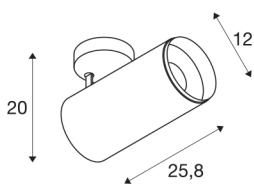

## NUMINOS® SPOT DALI XL

white / black ceiling mounted light, 36W 3000K 36°

NUMINOS is the best possible coordinated light system from SLV that combines function, design and technology. With a variety of downlights and spotlights, you provide a thousand lighting design options. Like with the NUMINOS® SPOT DALI XL indoor ceiling-mounted light LED, which impresses with its high-quality workmanship and light. In this way, you can create high-quality illumination of larger areas or use the spotlight for selective lighting. The recessed ceiling light convinces with a power consumption of 36 watts, luminous flux of 3490 lumens, colour temperature of 3000 Kelvin and a colour reproduction index of 90. Installation is then done in no time at all. When do you choose NUMINOS ® from SLV?

## TECHNICAL DATA

Item no.:	1005751
Number of different light outlets	1
Primary nominal voltage	220-240V ~50/60Hz mA/V
Secondary power / secondary voltage	900mA
Length	25.8 cm
Height	20 cm
Diameter	12 cm
Net weight	1.6 kg
Gross weight	1.712 kg
Safety class	I
Assembly	Surface
Assembly details	Ceiling
Dimmable	Yes
Dimming technology	DALI
Wattage	36 W
Lumen	3490 lm
Colour temperature	3000 Kelvin
Beam angle	36 °
Color	white
CRI	90
UGR ≤	19
BIG WHITE Page	79