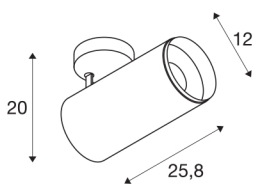

NUMINOS® SPOT DALI XL

white / black ceiling mounted light, 36W 3000K 60°

The NUMINOS light system from SLV skilfully combines function, design and technology. This way, you can experience a thousand lighting design possibilities with different downlights and spotlights. Also with the NUMINOS® SPOT DALI XL indoor ceiling-mounted light LED, which convinces with the best workmanship and lighting quality. The spotlight is ideal for targeted accent lighting or for illuminating larger areas. The recessed ceiling light convinces with a power consumption of 36 watts, luminous flux of 3210 lumens, colour temperature of 3000 Kelvin and a colour reproduction index of 90. Installation is then done in no time at all. When do you choose NUMINOS® from SLV?

TECHNICAL DATA

Item no.:	1005752
Number of different light outlets	1
Primary nominal voltage	220-240V ~50/60Hz mA/V
Secondary power / secondary voltage	900mA
Length	25.8 cm
Height	20 cm
Diameter	12 cm
Net weight	1.6 kg
Gross weight	1.712 kg
Safety class	I
Assembly	Surface
Assembly details	Ceiling
Dimmable	Yes
Dimming technology	DALI
Wattage	36 W
Lumen	3210 lm
Colour temperature	3000 Kelvin
Beam angle	60 °
Color	white
CRI	90
UGR ≤	25
BIG WHITE Page	79