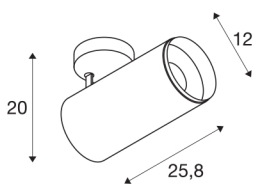

NUMINOS® SPOT DALI XL

black ceiling mounted light, 36W 4000K 24°

Design, technology and function in perfection: NUMINOS is the light system from SLV that combines everything. With a variety of downlights and spotlights, you provide a thousand lighting design options. Like with the NUMINOS® SPOT DALI XL indoor ceiling-mounted light LED, which impresses with its high-quality workmanship and light. In this way, you can create high-quality illumination of larger areas or use the spotlight for selective lighting. The recessed ceiling light convinces with a power consumption of 36 watts, luminous flux of 3800 lumens, colour temperature of 4000 Kelvin and a colour reproduction index of 90. Installation is then done in no time at all. When will you choose SLV's modular variety?

TECHNICAL DATA

Item no.:	1005753
Number of different light outlets	1
Primary nominal voltage	220-240V ~50/60Hz mA/V
Secondary power / secondary voltage	900mA
Length	25.8 cm
Height	20 cm
Diameter	12 cm
Net weight	1.6 kg
Gross weight	1.712 kg
Safety class	I
Assembly	Surface
Assembly details	Ceiling
Dimmable	Yes
Dimming technology	DALI
Wattage	36 W
Lumen	3800 lm
Colour temperature	4000 Kelvin
Beam angle	24 °
Color	black
CRI	90
UGR ≤	19
BIG WHITE Page	79