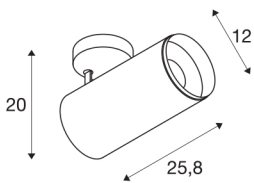

## NUMINOS® SPOT DALI XL

black ceiling mounted light, 36W 4000K 36°

The NUMINOS light system from SLV skilfully combines function, design and technology. With a variety of downlights and spotlights, you provide a thousand lighting design options. Like with the NUMINOS® SPOT DALI XL indoor ceiling-mounted light LED, which impresses with its high-quality workmanship and light. With the spotlight, you can opt for spot lighting or high-quality illumination of larger areas. The recessed ceiling light convinces with a power consumption of 36 watts, luminous flux of 3760 lumens, colour temperature of 4000 Kelvin and a colour reproduction index of 90. Installation is then done in no time at all. When to choose NUMINOS from SLV – modular diversity awaits you.

### TECHNICAL DATA

Item no.:	1005754
Number of different light outlets	1
Primary nominal voltage	220-240V ~50/60Hz mA/V
Secondary power / secondary voltage	900mA
Length	25.8 cm
Height	20 cm
Diameter	12 cm
Net weight	1.6 kg
Gross weight	1.712 kg
Safety class	I
Assembly	Surface
Assembly details	Ceiling
Dimmable	Yes
Dimming technology	DALI
Wattage	36 W
Lumen	3760 lm
Colour temperature	4000 Kelvin
Beam angle	36 °
Color	black
CRI	90
UGR ≤	19
BIG WHITE Page	79