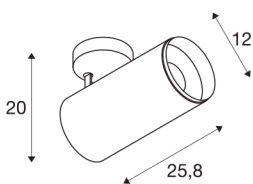

NUMINOS® SPOT DALI XL

black ceiling mounted light, 36W 4000K 60°

The NUMINOS light system from SLV combines technology, design and functionality like no other. This way, you can experience a thousand lighting design possibilities with different downlights and spotlights. Also with the NUMINOS® SPOT DALI XL indoor ceiling-mounted light LED, which convinces with the best workmanship and lighting quality. With the spotlight, you can opt for spot lighting or high-quality illumination of larger areas. The recessed ceiling light convinces with a power consumption of 36 watts, luminous flux of 3460 lumens, colour temperature of 4000 Kelvin and a colour reproduction index of 90. Installation is then done in no time at all. When do you choose NUMINOS® from SLV?

TECHNICAL DATA

Item no.:	1005755
Number of different light outlets	1
Primary nominal voltage	220-240V ~50/60Hz mA/V
Secondary power / secondary voltage	900mA
Length	25.8 cm
Height	20 cm
Diameter	12 cm
Net weight	1.6 kg
Gross weight	1.712 kg
Safety class	I
Assembly	Surface
Assembly details	Ceiling
Dimmable	Yes
Dimming technology	DALI
Wattage	36 W
Lumen	3460 lm
Colour temperature	4000 Kelvin
Beam angle	60 °
Color	black
CRI	90
UGR ≤	25
BIG WHITE Page	79