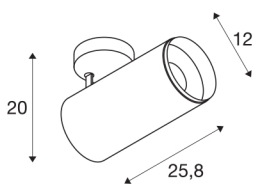

NUMINOS® SPOT DALI XL

white / black ceiling mounted light, 36W 4000K 24°

The NUMINOS light system from SLV combines technology, design and functionality like no other. This way, you can experience a thousand lighting design possibilities with different downlights and spotlights. Also with the NUMINOS® SPOT DALI XL indoor ceiling-mounted light LED, which convinces with the best workmanship and lighting quality. The spotlight is ideal for targeted accent lighting or for illuminating larger areas. The recessed ceiling light convinces with a power consumption of 36 watts, luminous flux of 3800 lumens, colour temperature of 4000 Kelvin and a colour reproduction index of 90. Installation is then done in no time at all. When do you choose NUMINOS® from SLV?

TECHNICAL DATA

Item no.:	1005756
Number of different light outlets	1
Primary nominal voltage	220-240V ~50/60Hz mA/V
Secondary power / secondary voltage	900mA
Length	25.8 cm
Height	20 cm
Diameter	12 cm
Net weight	1.6 kg
Gross weight	1.712 kg
Safety class	I
Assembly	Surface
Assembly details	Ceiling
Dimmable	Yes
Dimming technology	DALI
Wattage	36 W
Lumen	3800 lm
Colour temperature	4000 Kelvin
Beam angle	24 °
Color	white
CRI	90
UGR ≤	19
BIG WHITE Page	79