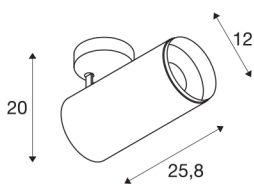

## NUMINOS® SPOT DALI XL

white / black ceiling mounted light, 36W 4000K 36°

The NUMINOS light system from SLV perfectly combines function, design and technology. With different downlights and spotlights, you provide a thousand lighting design possibilities. Also with the NUMINOS® SPOT DALI XL indoor ceiling-mounted light LED, which convinces with the best workmanship and lighting quality. In this way, you can create high-quality illumination of larger areas or use the spotlight for selective lighting. The recessed ceiling light convinces with a power consumption of 36 watts, luminous flux of 3760 lumens, colour temperature of 4000 Kelvin and a colour reproduction index of 90. Installation is then done in no time at all. When will you choose SLV's modular variety?

## TECHNICAL DATA

Item no.:	1005757
Number of different light outlets	1
Primary nominal voltage	220-240V ~50/60Hz mA/V
Secondary power / secondary voltage	900mA
Length	25.8 cm
Height	20 cm
Diameter	12 cm
Net weight	1.6 kg
Gross weight	1.712 kg
Safety class	I
Assembly	Surface
Assembly details	Ceiling
Dimmable	Yes
Dimming technology	DALI
Wattage	36 W
Lumen	3760 lm
Colour temperature	4000 Kelvin
Beam angle	36 °
Color	white
CRI	90
UGR ≤	19
BIG WHITE Page	79