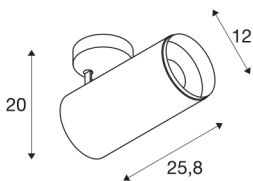

NUMINOS® SPOT DALI XL

white / black ceiling mounted light, 36W 4000K 60°

NUMINOS is the optimally coordinated light system from SLV that combines function, design and technology. With a variety of downlights and spotlights, you provide a thousand lighting design options. Also with the NUMINOS® SPOT DALI XL indoor ceiling-mounted light LED, which convinces with the best workmanship and lighting quality. The spotlight is perfect for targeted accent lighting or even illumination of larger areas. The recessed ceiling light convinces with a power consumption of 36 watts, luminous flux of 3460 lumens, colour temperature of 4000 Kelvin and a colour reproduction index of 90. Installation is then done in no time at all. When to choose NUMINOS from SLV – modular diversity awaits you.

TECHNICAL DATA

Item no.:	1005758
Number of different light outlets	1
Primary nominal voltage	220-240V ~50/60Hz mA/V
Secondary power / secondary voltage	900mA
Length	25.8 cm
Height	20 cm
Diameter	12 cm
Net weight	1.6 kg
Gross weight	1.712 kg
Safety class	I
Assembly	Surface
Assembly details	Ceiling
Dimmable	Yes
Dimming technology	DALI
Wattage	36 W
Lumen	3460 lm
Colour temperature	4000 Kelvin
Beam angle	60 °
Color	white
CRI	90
UGR ≤	25
BIG WHITE Page	79