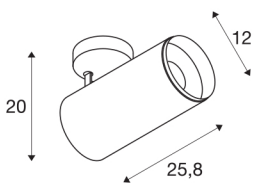

NUMINOS® DALI XL

white / black ceiling mounted light, 36W 2700K 36°

The NUMINOS light system from SLV skilfully combines function, design and technology. This way, you can experience a thousand lighting design possibilities with different downlights and spotlights. Also with the NUMINOS® DALI XL indoor ceiling-mounted light LED, which convinces with the best workmanship and lighting quality. The spotlight is ideal for targeted accent lighting or even illumination of larger areas. The recessed ceiling light convinces with a power consumption of 36 watts, luminous flux of 3250 lumens, colour temperature of 2700 Kelvin and a colour reproduction index of 90. Installation is then done in no time at all. When will you choose SLV's modular variety?

TECHNICAL DATA

Item no.:	1005763
Number of different light outlets	1
Primary nominal voltage	220-240V ~50/60Hz mA/V
Secondary power / secondary voltage	900mA
Height	25.8 cm
Diameter	12 cm
Net weight	1.5 kg
Gross weight	1.605 kg
Safety class	I
Assembly	Surface
Assembly details	Ceiling
Dimmable	Yes
Dimming technology	DALI
Wattage	36 W
Lumen	3250 lm
Colour temperature	2700 Kelvin
Beam angle	36 °
Color	white
CRI	90
UGR ≤	19
BIG WHITE Page	87