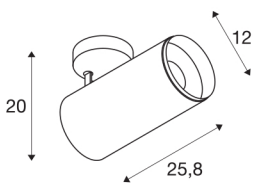

## NUMINOS® DALI XL

black ceiling mounted light, 36W 4000K 24°

Design, technology and function in perfection: NUMINOS is the light system from SLV that combines everything. With a variety of downlights and spotlights, you provide a thousand lighting design options. Also with the NUMINOS® DALI XL indoor ceiling-mounted light LED, which convinces with the best workmanship and lighting quality. The spotlight is ideal for targeted accent lighting or for illuminating larger areas. The recessed ceiling light convinces with a power consumption of 36 watts, luminous flux of 3800 lumens, colour temperature of 4000 Kelvin and a colour reproduction index of 90. This means that easy installation is a mere formality. When will you choose SLV's modular variety?

## TECHNICAL DATA

Item no.:	1005771
Number of different light outlets	1
Primary nominal voltage	220-240V ~50/60Hz mA/V
Secondary power / secondary voltage	900mA
Height	25.8 cm
Diameter	12 cm
Net weight	1.5 kg
Gross weight	1.605 kg
Safety class	I
Assembly	Surface
Assembly details	Ceiling
Dimmable	Yes
Dimming technology	DALI
Wattage	36 W
Lumen	3800 lm
Colour temperature	4000 Kelvin
Beam angle	24 °
Color	black
CRI	90
UGR ≤	19
BIG WHITE Page	87