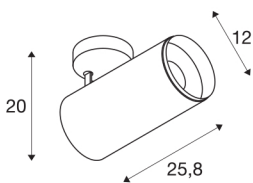

NUMINOS® DALI XL

black ceiling mounted light, 36W 4000K 36°

Design, technology and function in perfection: NUMINOS is the light system from SLV that combines everything. The various downlights and spotlights make a thousand lighting design options possible. Also with the NUMINOS® DALI XL indoor ceiling-mounted light LED, which convinces with the best workmanship and lighting quality. With the spotlight, you can opt for spot lighting or high-quality illumination of larger areas. The recessed ceiling light convinces with a power consumption of 36 watts, luminous flux of 3760 lumens, colour temperature of 4000 Kelvin and a colour reproduction index of 90. Installation is then done in no time at all. When do you choose NUMINOS® from SLV?

TECHNICAL DATA

Item no.:	1005772
Number of different light outlets	1
Primary nominal voltage	220-240V ~50/60Hz mA/V
Secondary power / secondary voltage	900mA
Height	25.8 cm
Diameter	12 cm
Net weight	1.5 kg
Gross weight	1.605 kg
Safety class	I
Assembly	Surface
Assembly details	Ceiling
Dimmable	Yes
Dimming technology	DALI
Wattage	36 W
Lumen	3760 lm
Colour temperature	4000 Kelvin
Beam angle	36 °
Color	black
CRI	90
UGR ≤	19
BIG WHITE Page	87