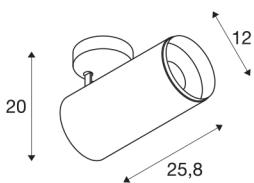

NUMINOS® DALI XL

black ceiling mounted light, 36W 4000K 60°

NUMINOS is the perfectly coordinated light system from SLV that combines function, design and technology. With different downlights and spotlights, you can experience a thousand lighting design possibilities. Like with the NUMINOS® DALI XL indoor ceiling-mounted light LED, which impresses with its high-quality workmanship and light. The spotlight is ideal for targeted accent lighting or for illuminating larger areas. The recessed ceiling light convinces with a power consumption of 36 watts, luminous flux of 3460 lumens, colour temperature of 4000 Kelvin and a colour reproduction index of 90. Installation is then done in no time at all. When do you choose NUMINOS ® from SLV?

TECHNICAL DATA

Item no.:	1005773
Number of different light outlets	1
Primary nominal voltage	220-240V ~50/60Hz mA/V
Secondary power / secondary voltage	900mA
Height	25.8 cm
Diameter	12 cm
Net weight	1.5 kg
Gross weight	1.605 kg
Safety class	I
Assembly	Surface
Assembly details	Ceiling
Dimmable	Yes
Dimming technology	DALI
Wattage	36 W
Lumen	3460 lm
Colour temperature	4000 Kelvin
Beam angle	60 °
Color	black
CRI	90
UGR ≤	25
BIG WHITE Page	87