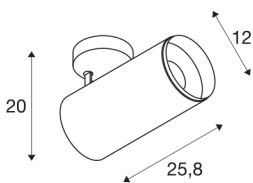

## NUMINOS® DALI XL

white / black ceiling mounted light, 36W 4000K 24°

The NUMINOS light system from SLV perfectly combines function, design and technology. This way, you can experience a thousand lighting design possibilities with a variety of downlights and spotlights. Also with the NUMINOS® DALI XL indoor ceiling-mounted light LED, which convinces with the best workmanship and lighting quality. The spotlight is ideal for targeted accent lighting or for illuminating larger areas. The recessed ceiling light convinces with a power consumption of 36 watts, luminous flux of 3800 lumens, colour temperature of 4000 Kelvin and a colour reproduction index of 90. This means that easy installation is a mere formality. When will you choose SLV's modular variety?

## TECHNICAL DATA

Item no.:	1005774
Number of different light outlets	1
Primary nominal voltage	220-240V ~50/60Hz mA/V
Secondary power / secondary voltage	900mA
Height	25.8 cm
Diameter	12 cm
Net weight	1.5 kg
Gross weight	1.605 kg
Safety class	I
Assembly	Surface
Assembly details	Ceiling
Dimmable	Yes
Dimming technology	DALI
Wattage	36 W
Lumen	3800 lm
Colour temperature	4000 Kelvin
Beam angle	24 °
Color	white
CRI	90
UGR ≤	19
BIG WHITE Page	87