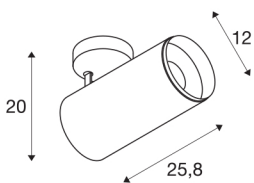

NUMINOS® DALI XL

white / black ceiling mounted light, 36W 4000K 36°

The NUMINOS light system from SLV combines technology, design and functionality like no other. With different downlights and spotlights, you can experience a thousand lighting design possibilities. Like with the NUMINOS® DALI XL indoor ceiling-mounted light LED, which impresses with its high-quality workmanship and light. The spotlight is ideal for targeted accent lighting or for illuminating larger areas. The recessed ceiling light convinces with a power consumption of 36 watts, luminous flux of 3760 lumens, colour temperature of 4000 Kelvin and a colour reproduction index of 90. Installation is then done in no time at all. When do you choose NUMINOS ® from SLV?

TECHNICAL DATA

Item no.:	1005775
Number of different light outlets	1
Primary nominal voltage	220-240V ~50/60Hz mA/V
Secondary power / secondary voltage	900mA
Height	25.8 cm
Diameter	12 cm
Net weight	1.5 kg
Gross weight	1.605 kg
Safety class	I
Assembly	Surface
Assembly details	Ceiling
Dimmable	Yes
Dimming technology	DALI
Wattage	36 W
Lumen	3760 lm
Colour temperature	4000 Kelvin
Beam angle	36 °
Color	white
CRI	90
UGR ≤	19
BIG WHITE Page	87