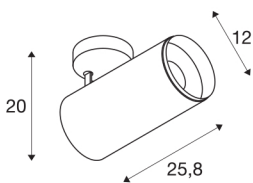

NUMINOS® DALI XL

white / black ceiling mounted light, 36W 4000K 60°

The NUMINOS light system from SLV combines technology, design and functionality like no other. With different downlights and spotlights, you can experience a thousand lighting design possibilities. Like with the NUMINOS® DALI XL indoor ceiling-mounted light LED, which impresses with its high-quality workmanship and light. In this way, you can create high-quality illumination of larger areas or use the spotlight for selective lighting. The recessed ceiling light convinces with a power consumption of 36 watts, luminous flux of 3460 lumens, colour temperature of 4000 Kelvin and a colour reproduction index of 90. This means that easy installation is a mere formality. When to choose NUMINOS from SLV – modular diversity awaits you.

TECHNICAL DATA

Item no.:	1005776
Number of different light outlets	1
Primary nominal voltage	220-240V ~50/60Hz mA/V
Secondary power / secondary voltage	900mA
Height	25.8 cm
Diameter	12 cm
Net weight	1.5 kg
Gross weight	1.605 kg
Safety class	I
Assembly	Surface
Assembly details	Ceiling
Dimmable	Yes
Dimming technology	DALI
Wattage	36 W
Lumen	3460 lm
Colour temperature	4000 Kelvin
Beam angle	60 °
Color	white
CRI	90
UGR ≤	25
BIG WHITE Page	87