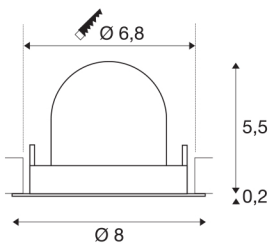

## TECHNICAL DATA

Item no.:	1005813
Number of different light outlets	1
Secondary power / secondary voltage	200mA
Height	5.7 cm
Diameter	8 cm
Installation diameter	6.8 cm
Installation depth	11 cm
Net weight	0.11 kg
Gross weight	0.118 kg
Safety class	III
Assembly	Recessed
Assembly details	Ceiling
Wattage	7 W
Lumen	640 lm
Colour temperature	2700 Kelvin
Beam angle	20 °
Color	black
CRI	90
UGR ≤	16
BIG WHITE Page	49