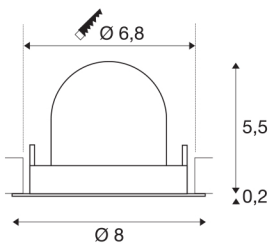

NUMINOS® GIMBLE XS

black / chrome recessed ceiling light, 2700K 20°

Design, technology and function in perfection: NUMINOS is the light system from SLV that combines everything. With various downlights and spotlights, you can experience a thousand lighting design possibilities. This also includes NUMINOS® GIMBLE XS, which impresses as a recessed ceiling light with the best workmanship and lighting quality. In this way, you can create discreet, modern and space-saving lighting that draws the focus to objects or the room. Installation is then done in no time at all. When will you choose SLV's modular variety?

TECHNICAL DATA

Item no.:	1005815
Number of different light outlets	1
Secondary power / secondary voltage ^e	200mA
Height	5.7 cm
Diameter	8 cm
Installation diameter	6.8 cm
Installation depth	11 cm
Net weight	0.11 kg
Gross weight	0.118 kg
Safety class	III
Assembly	Recessed
Assembly details	Ceiling
Wattage	7 W
Lumen	670 lm
Colour temperature	2700 Kelvin
Beam angle	20 °
Color	black
CRI	90
UGR ≤	16
BIG WHITE Page	49