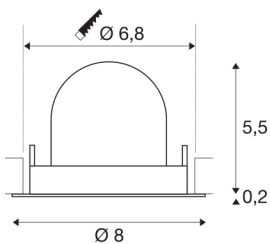

TECHNICAL DATA

Item no.:	1005816
Number of different light outlets	1
Secondary power / secondary voltage	200mA
Height	5.7 cm
Diameter	8 cm
Installation diameter	6.8 cm
Installation depth	11 cm
Net weight	0.11 kg
Gross weight	0.118 kg
Safety class	III
Assembly	Recessed
Assembly details	Ceiling
Wattage	7 W
Lumen	620 lm
Colour temperature	2700 Kelvin
Beam angle	40 °
Color	black
CRI	90
UGR ≤	22
BIG WHITE Page	49