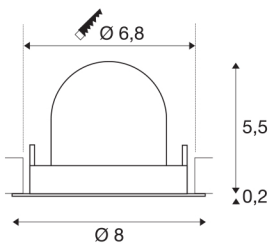

NUMINOS® GIMBLE XS

black / white recessed ceiling light, 2700K 40°

The NUMINOS light system from SLV perfectly combines function, design and technology. This way, you can experience a thousand lighting design possibilities with different downlights and spotlights. This also includes NUMINOS® GIMBLE XS, which impresses as a recessed ceiling light with the best workmanship and lighting quality. Ideal for discreet, modern and space-saving lighting that directs the accent to objects or the room. This means that easy installation is a mere formality. When to choose NUMINOS from SLV – modular diversity awaits you.

TECHNICAL DATA

Item no.:	1005817
Number of different light outlets	1
Secondary power / secondary voltage	200mA
Height	5.7 cm
Diameter	8 cm
Installation diameter	6.8 cm
Installation depth	11 cm
Net weight	0.11 kg
Gross weight	0.118 kg
Safety class	III
Assembly	Recessed
Assembly details	Ceiling
Wattage	7 W
Lumen	650 lm
Colour temperature	2700 Kelvin
Beam angle	40 °
Color	black
CRI	90
UGR ≤	22
BIG WHITE Page	49