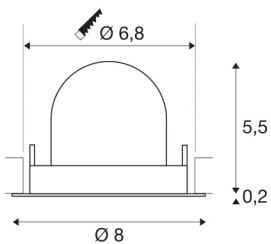

NUMINOS® GIMBLE XS

black / chrome recessed ceiling light, 2700K 40°

NUMINOS is the optimally coordinated light system from SLV that combines function, design and technology. With different downlights and spotlights, you can experience a thousand lighting design possibilities. Like with the NUMINOS® GIMBLE XS recessed ceiling light, which impresses with its high-quality workmanship and light. In this way, you can create discreet, modern and space-saving lighting that draws the focus to objects or the room. Installation is then done in no time at all. When will you choose SLV's modular variety?

TECHNICAL DATA

Item no.:	1005818
Number of different light outlets	1
Secondary power / secondary voltage ^e	200mA
Height	5.7 cm
Diameter	8 cm
Installation diameter	6.8 cm
Installation depth	11 cm
Net weight	0.11 kg
Gross weight	0.118 kg
Safety class	III
Assembly	Recessed
Assembly details	Ceiling
Wattage	7 W
Lumen	650 lm
Colour temperature	2700 Kelvin
Beam angle	40 °
Color	black
CRI	90
UGR ≤	22
BIG WHITE Page	49