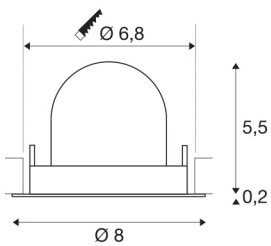

TECHNICAL DATA

Item no.:	1005819
Number of different light outlets	1
Secondary power / secondary voltage	200mA
Height	5.7 cm
Diameter	8 cm
Installation diameter	6.8 cm
Installation depth	11 cm
Net weight	0.11 kg
Gross weight	0.118 kg
Safety class	III
Assembly	Recessed
Assembly details	Ceiling
Wattage	7 W
Lumen	640 lm
Colour temperature	2700 Kelvin
Beam angle	55 °
Color	black
CRI	90
UGR ≤	25
BIG WHITE Page	49