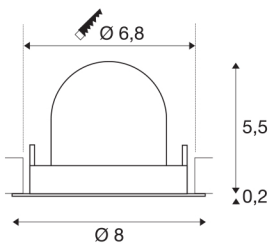

## NUMINOS® GIMBLE XS

black / white recessed ceiling light, 2700K 55°

NUMINOS is the optimally coordinated light system from SLV that combines function, design and technology. With different downlights and spotlights, you can experience a thousand lighting design possibilities. This also includes NUMINOS® GIMBLE XS, which impresses as a recessed ceiling light with the best workmanship and lighting quality. Ideal for harmonious, modern and space-saving lighting that directs the accent to objects or the room. This means that simple installation is a mere formality. When to choose NUMINOS from SLV – modular diversity awaits you.

## TECHNICAL DATA

Item no.:	1005820
Number of different light outlets	1
Secondary power / secondary voltage	200mA
Height	5.7 cm
Diameter	8 cm
Installation diameter	6.8 cm
Installation depth	11 cm
Net weight	0.11 kg
Gross weight	0.118 kg
Safety class	III
Assembly	Recessed
Assembly details	Ceiling
Wattage	7 W
Lumen	670 lm
Colour temperature	2700 Kelvin
Beam angle	55 °
Color	black
CRI	90
UGR ≤	25
BIG WHITE Page	49