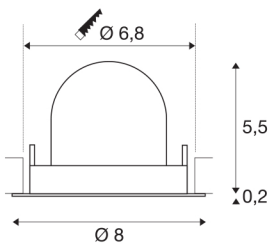

NUMINOS® GIMBLE XS

black / chrome recessed ceiling light, 2700K 55°

The NUMINOS light system from SLV combines technology, design and functionality like no other. This way, you can experience a thousand lighting design possibilities with different downlights and spotlights. Like with the NUMINOS® GIMBLE XS recessed ceiling light, which impresses with its high-quality workmanship and light. Ideal for harmonious, modern and space-saving lighting that directs the accent to objects or the room. Installation is then done in no time at all. When will you choose SLV's modular variety?

TECHNICAL DATA

Item no.:	1005821
Number of different light outlets	1
Secondary power / secondary voltage ^e	200mA
Height	5.7 cm
Diameter	8 cm
Installation diameter	6.8 cm
Installation depth	11 cm
Net weight	0.11 kg
Gross weight	0.118 kg
Safety class	III
Assembly	Recessed
Assembly details	Ceiling
Wattage	7 W
Lumen	670 lm
Colour temperature	2700 Kelvin
Beam angle	55 °
Color	black
CRI	90
UGR ≤	25
BIG WHITE Page	49