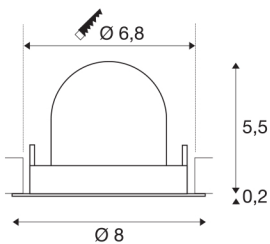

NUMINOS® GIMBLE XS

white / black recessed ceiling light, 2700K 20°

The NUMINOS light system from SLV combines technology, design and functionality like no other. With different downlights and spotlights, you can experience a thousand lighting design possibilities. This also includes NUMINOS® GIMBLE XS, which impresses as a recessed ceiling light with the best workmanship and lighting quality. In this way, you can create unobtrusive, modern and space-saving lighting that draws the focus to objects or the room. Installation is then done in no time at all. When do you choose NUMINOS® from SLV?

TECHNICAL DATA

| | |
|-------------------------------------|-------------|
| Item no.: | 1005822 |
| Number of different light outlets | 1 |
| Secondary power / secondary voltage | 200mA |
| Height | 5.7 cm |
| Diameter | 8 cm |
| Installation diameter | 6.8 cm |
| Installation depth | 11 cm |
| Net weight | 0.11 kg |
| Gross weight | 0.118 kg |
| Safety class | III |
| Assembly | Recessed |
| Assembly details | Ceiling |
| Wattage | 7 W |
| Lumen | 640 lm |
| Colour temperature | 2700 Kelvin |
| Beam angle | 20 ° |
| Color | white |
| CRI | 90 |
| UGR ≤ | 16 |
| BIG WHITE Page | 49 |