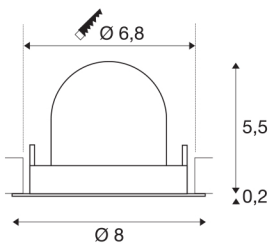

NUMINOS® GIMBLE XS

white recessed ceiling light, 2700K 20°

NUMINOS is the optimally coordinated light system from SLV that combines function, design and technology. With various downlights and spotlights, you provide a thousand lighting design options. This also includes NUMINOS® GIMBLE XS, which impresses as a recessed ceiling light with the best workmanship and lighting quality. In this way, you can create discreet, modern and space-saving lighting that draws the focus to objects or the room. This means that simple installation is a mere formality. When do you choose NUMINOS ® from SLV?

TECHNICAL DATA

Item no.:	1005823
Number of different light outlets	1
Secondary power / secondary voltage	200mA
Height	5.7 cm
Diameter	8 cm
Installation diameter	6.8 cm
Installation depth	11 cm
Net weight	0.11 kg
Gross weight	0.118 kg
Safety class	III
Assembly	Recessed
Assembly details	Ceiling
Wattage	7 W
Lumen	670 lm
Colour temperature	2700 Kelvin
Beam angle	20 °
Color	white
CRI	90
UGR ≤	16
BIG WHITE Page	49