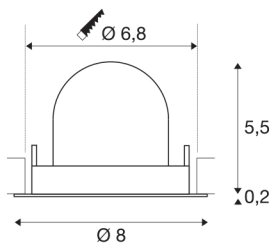

TECHNICAL DATA

Item no.:	1005824
Number of different light outlets	1
Secondary power / secondary voltage	200mA
Height	5.7 cm
Diameter	8 cm
Installation diameter	6.8 cm
Installation depth	11 cm
Net weight	0.11 kg
Gross weight	0.118 kg
Safety class	III
Assembly	Recessed
Assembly details	Ceiling
Wattage	7 W
Lumen	670 lm
Colour temperature	2700 Kelvin
Beam angle	20 °
Color	white
CRI	90
UGR ≤	16
BIG WHITE Page	49