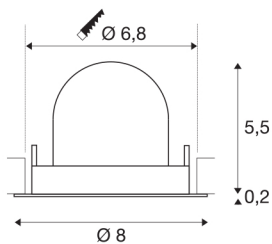

TECHNICAL DATA

Item no.:	1005825
Number of different light outlets	1
Secondary power / secondary voltage	200mA
Height	5.7 cm
Diameter	8 cm
Installation diameter	6.8 cm
Installation depth	11 cm
Net weight	0.11 kg
Gross weight	0.118 kg
Safety class	III
Assembly	Recessed
Assembly details	Ceiling
Wattage	7 W
Lumen	620 lm
Colour temperature	2700 Kelvin
Beam angle	40 °
Color	white
CRI	90
UGR ≤	22
BIG WHITE Page	49