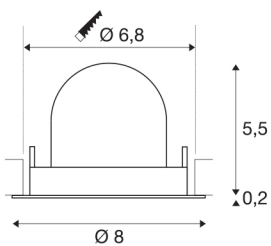

NUMINOS® GIMBLE XS

white recessed ceiling light, 2700K 40°

Design, technology and function in perfection: NUMINOS is the light system from SLV that combines everything. With various downlights and spotlights, you can experience a thousand lighting design possibilities. Also with the NUMINOS® GIMBLE XS recessed ceiling light, which convinces with the best workmanship and lighting quality. In this way, you can create unobtrusive, modern and space-saving lighting that draws the focus to objects or the room. Installation is then done in no time at all. When to choose NUMINOS from SLV – modular diversity awaits you.

TECHNICAL DATA

Item no.:	1005826
Number of different light outlets	1
Secondary power / secondary voltage	200mA
Height	5.7 cm
Diameter	8 cm
Installation diameter	6.8 cm
Installation depth	11 cm
Net weight	0.11 kg
Gross weight	0.118 kg
Safety class	III
Assembly	Recessed
Assembly details	Ceiling
Wattage	7 W
Lumen	650 lm
Colour temperature	2700 Kelvin
Beam angle	40 °
Color	white
CRI	90
UGR ≤	22
BIG WHITE Page	49