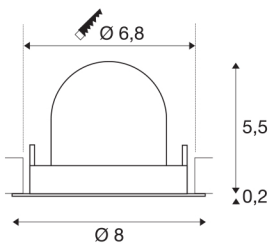

NUMINOS® GIMBLE XS

white / chrome recessed ceiling light, 2700K 40°

The NUMINOS light system from SLV perfectly combines function, design and technology. This way, you can experience a thousand lighting design possibilities with different downlights and spotlights. This also includes NUMINOS® GIMBLE XS, which impresses as a recessed ceiling light with the best workmanship and lighting quality. Ideal for unobtrusive, modern and space-saving lighting that draws the focus to objects or the room. Installation is then done in no time at all. When will you choose SLV's modular variety?

TECHNICAL DATA

Item no.:	1005827
Number of different light outlets	1
Secondary power / secondary voltage	200mA
Height	5.7 cm
Diameter	8 cm
Installation diameter	6.8 cm
Installation depth	11 cm
Net weight	0.11 kg
Gross weight	0.118 kg
Safety class	III
Assembly	Recessed
Assembly details	Ceiling
Wattage	7 W
Lumen	650 lm
Colour temperature	2700 Kelvin
Beam angle	40 °
Color	white
CRI	90
UGR ≤	22
BIG WHITE Page	49