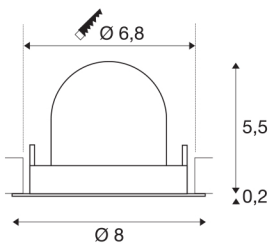

NUMINOS® GIMBLE XS

white / black recessed ceiling light, 2700K 55°

Design, technology and function in perfection: NUMINOS is the light system from SLV that combines everything. With different downlights and spotlights, you provide a thousand lighting design possibilities. This also includes NUMINOS® GIMBLE XS, which impresses as a recessed ceiling light with the best workmanship and lighting quality. Ideal for unobtrusive, modern and space-saving lighting that draws the focus to objects or the room. Installation is then done in no time at all. When do you choose NUMINOS® from SLV?

TECHNICAL DATA

Item no.:	1005828
Number of different light outlets	1
Secondary power / secondary voltage	200mA
Height	5.7 cm
Diameter	8 cm
Installation diameter	6.8 cm
Installation depth	11 cm
Net weight	0.11 kg
Gross weight	0.118 kg
Safety class	III
Assembly	Recessed
Assembly details	Ceiling
Wattage	7 W
Lumen	640 lm
Colour temperature	2700 Kelvin
Beam angle	55 °
Color	white
CRI	90
UGR ≤	25
BIG WHITE Page	49