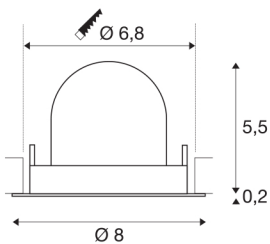

NUMINOS® GIMBLE XS

white recessed ceiling light, 2700K 55°

The NUMINOS light system from SLV perfectly combines function, design and technology. This way, you can experience a thousand lighting design possibilities with a variety of downlights and spotlights. Like with the NUMINOS® GIMBLE XS recessed ceiling light, which impresses with its high-quality workmanship and light. Ideal for harmonious, modern and space-saving lighting that directs the accent to objects or the room. This means that easy installation is a mere formality. When do you choose NUMINOS ® from SLV?

TECHNICAL DATA

Item no.:	1005829
Number of different light outlets	1
Secondary power / secondary voltage	200mA
Height	5.7 cm
Diameter	8 cm
Installation diameter	6.8 cm
Installation depth	11 cm
Net weight	0.11 kg
Gross weight	0.118 kg
Safety class	III
Assembly	Recessed
Assembly details	Ceiling
Wattage	7 W
Lumen	670 lm
Colour temperature	2700 Kelvin
Beam angle	55 °
Color	white
CRI	90
UGR ≤	25
BIG WHITE Page	49