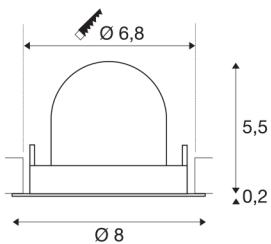

## NUMINOS® GIMBLE XS

white / chrome recessed ceiling light, 2700K 55°

The NUMINOS light system from SLV combines technology, design and functionality like no other. With various downlights and spotlights, you can experience a thousand lighting design possibilities. This also includes NUMINOS® GIMBLE XS, which impresses as a recessed ceiling light with the best workmanship and lighting quality. Ideal for harmonious, modern and space-saving lighting that directs the accent to objects or the room. Installation is then done in no time at all. When to choose NUMINOS from SLV – modular diversity awaits you.

## TECHNICAL DATA

Item no.:	1005830
Number of different light outlets	1
Secondary power / secondary voltage	200mA
Height	5.7 cm
Diameter	8 cm
Installation diameter	6.8 cm
Installation depth	11 cm
Net weight	0.11 kg
Gross weight	0.118 kg
Safety class	III
Assembly	Recessed
Assembly details	Ceiling
Wattage	7 W
Lumen	670 lm
Colour temperature	2700 Kelvin
Beam angle	55 °
Color	white
CRI	90
UGR ≤	25
BIG WHITE Page	49