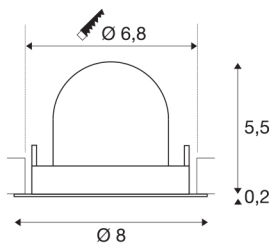

## TECHNICAL DATA

Item no.:	1005831
Number of different light outlets	1
Secondary power / secondary voltage <sup>e</sup>	200mA
Height	5.7 cm
Diameter	8 cm
Installation diameter	6.8 cm
Installation depth	11 cm
Net weight	0.11 kg
Gross weight	0.118 kg
Safety class	III
Assembly	Recessed
Assembly details	Ceiling
Wattage	7 W
Lumen	700 lm
Colour temperature	3000 Kelvin
Beam angle	20 °
Color	black
CRI	90
UGR ≤	16
BIG WHITE Page	49