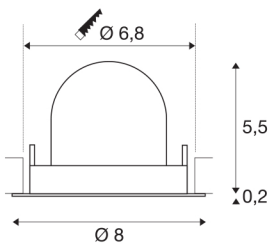

## TECHNICAL DATA

Item no.:	1005832
Number of different light outlets	1
Secondary power / secondary voltage	200mA
Height	5.7 cm
Diameter	8 cm
Installation diameter	6.8 cm
Installation depth	11 cm
Net weight	0.11 kg
Gross weight	0.118 kg
Safety class	III
Assembly	Recessed
Assembly details	Ceiling
Wattage	7 W
Lumen	730 lm
Colour temperature	3000 Kelvin
Beam angle	20 °
Color	black
CRI	90
UGR ≤	16
BIG WHITE Page	49